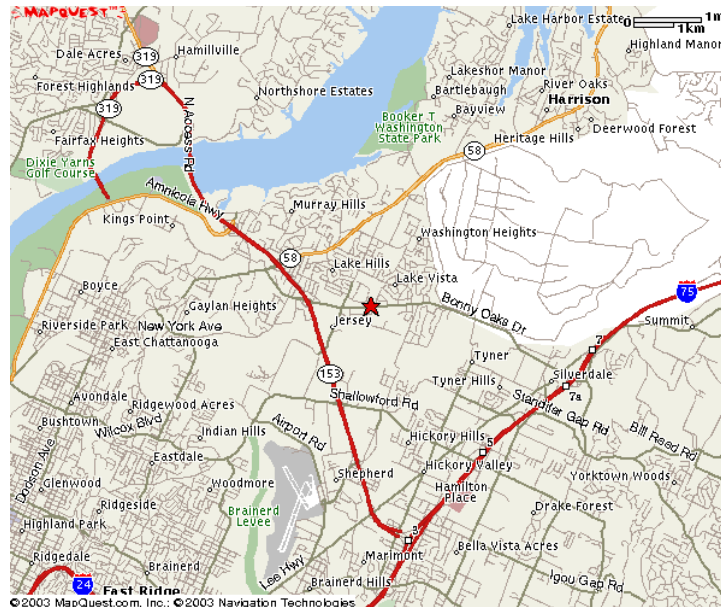

Tree of Life Park

Preservation Drive at Bonny Oakes, Chattanooga, Tennessee

Take I-75 to Hwy 153 N. Take the Bonny Oakes exit and head east. Turn left on Preservation Drive and right into the Parking lot for the Tree of Life Park.